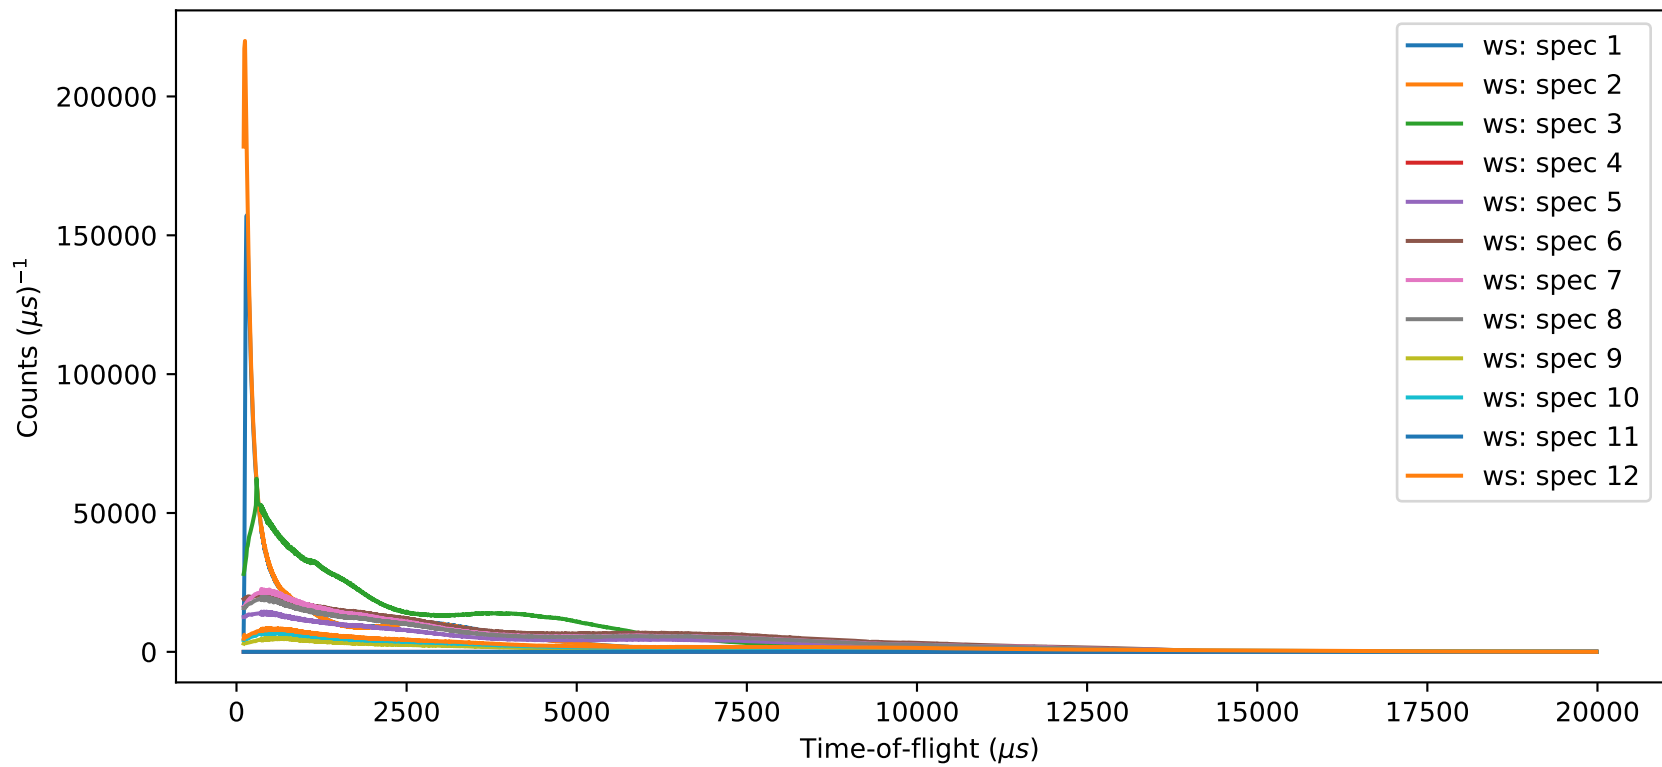

Line Plots: Color Cycle

Default

Custom