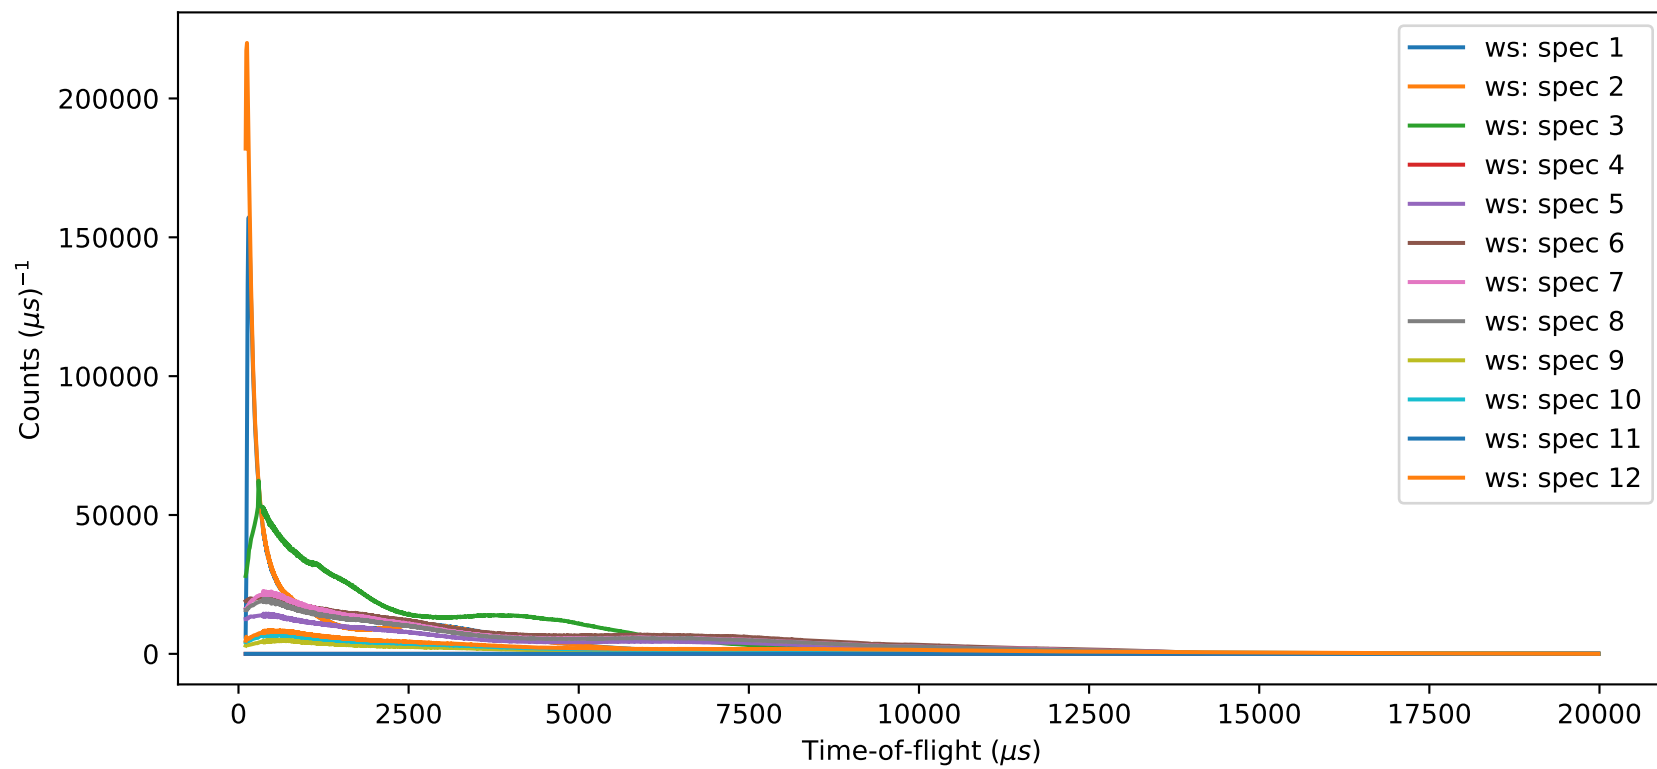

Line Plots: Color Cycle

Default

Custom