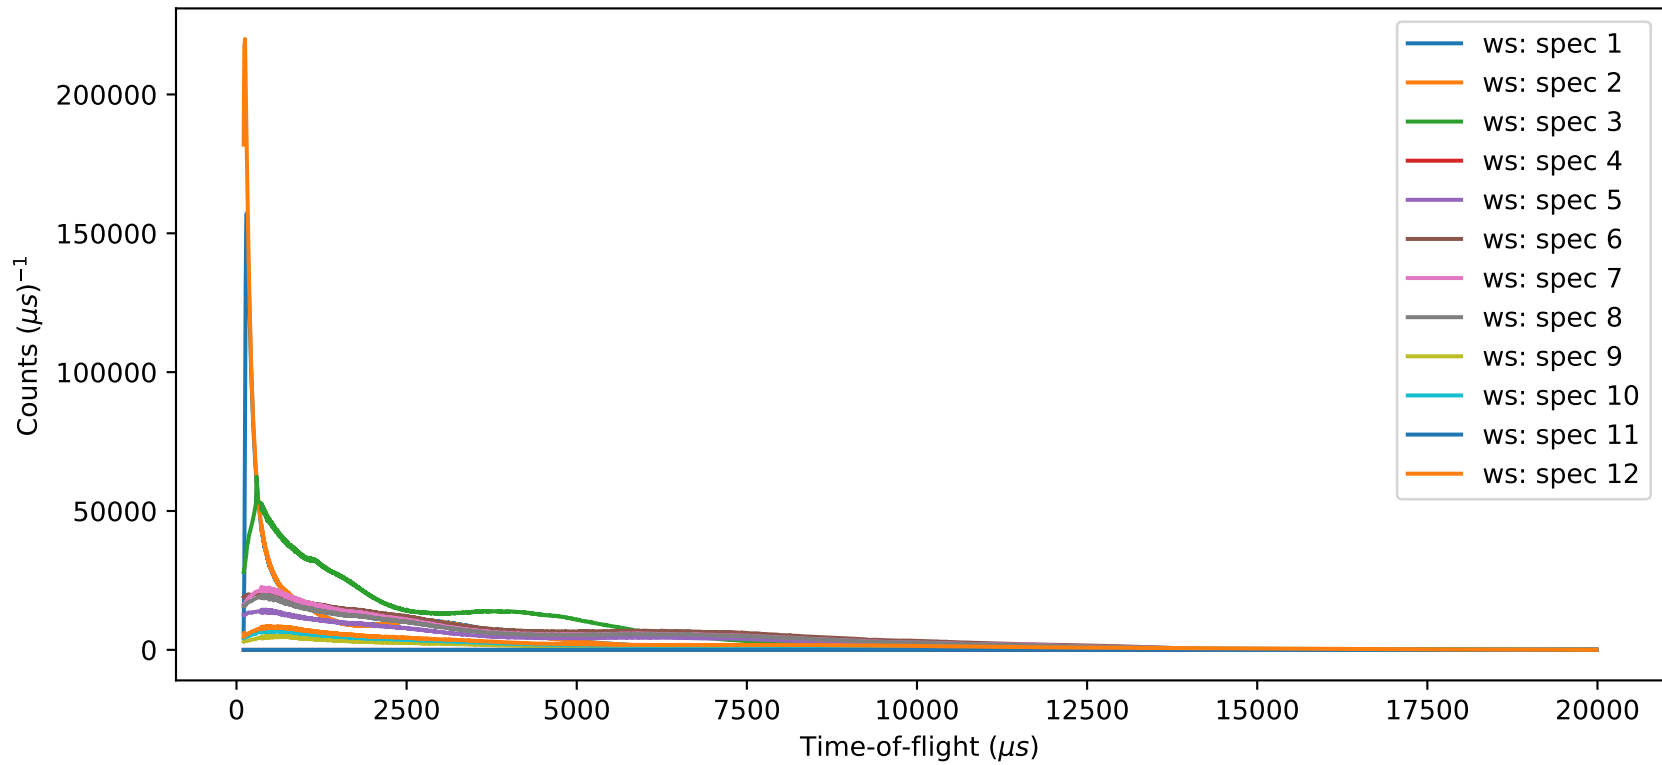

Line Plots: Color Cycle

Default

Custom