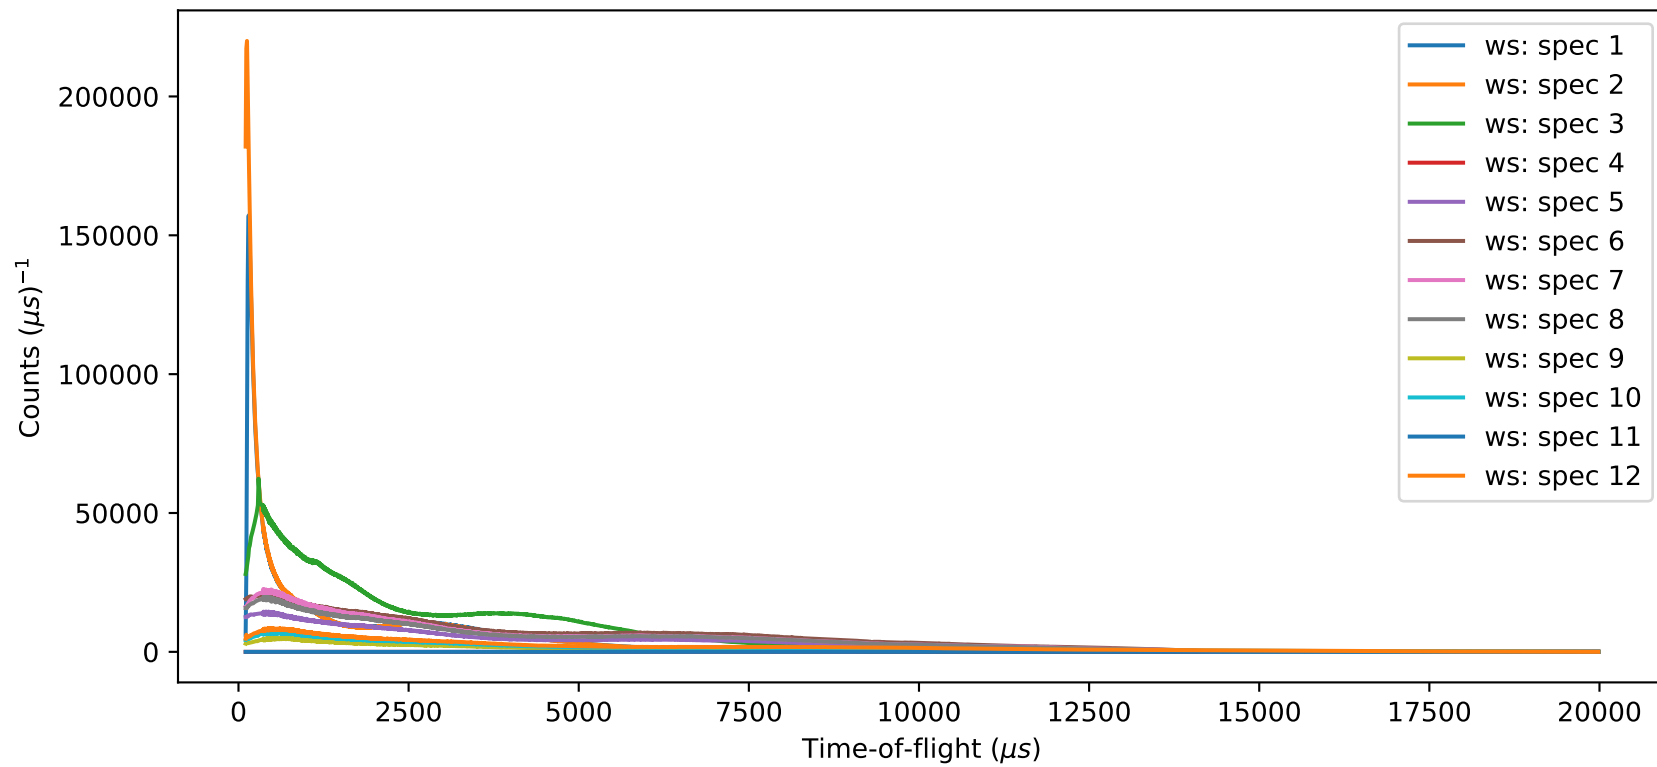

Line Plots: Color Cycle

Default

Custom