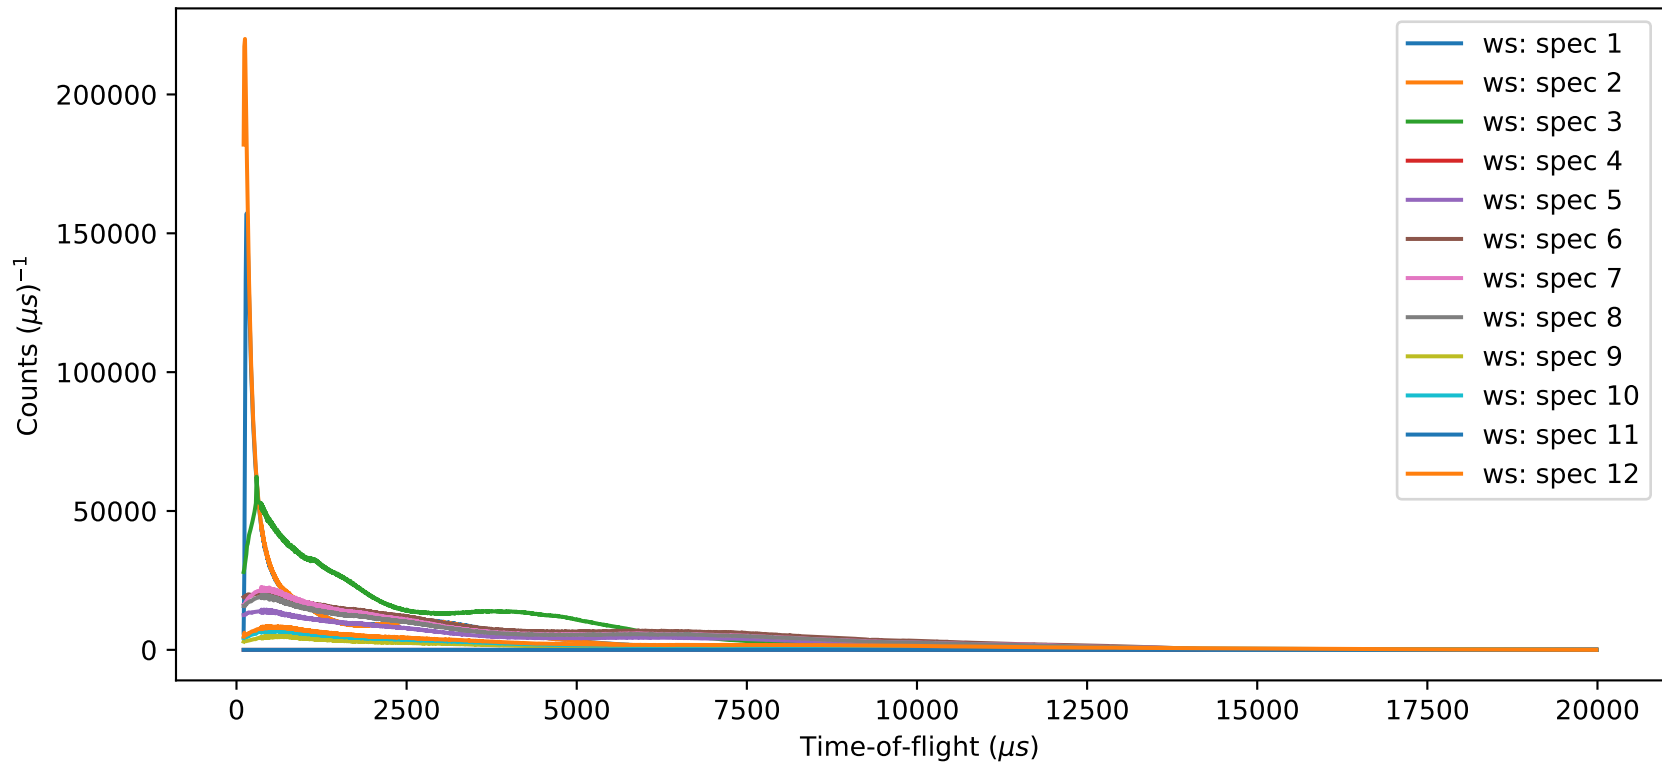

Line Plots: Color Cycle

Default

Custom